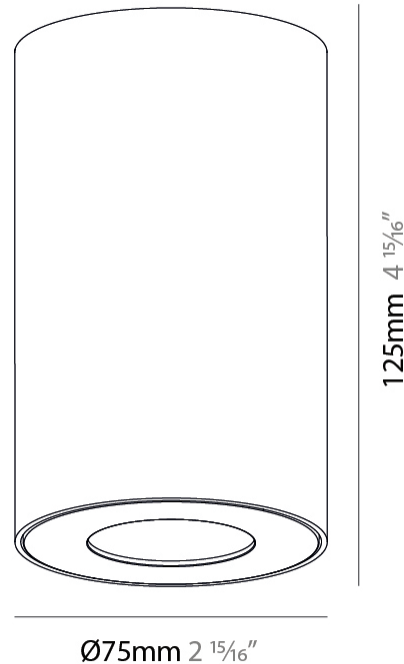

GENERAL

Series: Oiko Pro Round
Partner: Prolicht
Division: Architectural
Installation: Surface
Product Type: Ceiling Surface
Mounting Location: Ceiling
Light Distribution: Downlight

PHYSICAL

Aperture Sizes - Downlights: 1"
Shape: Cylinder
Diameter (mm): 75
Diameter (in): 2 ¹⁵/₁₆
Height (mm): 125
Height (in): 4 ¹⁵/₁₆
Weight (kg): 0.452
Fixture Finish: SSR / BKV / CWI / CRY / HAB / UFT / ITA / RUA / FTG / MYG / LOD / PUS / FRO / FUP / KIA / POP / BLS / SPG / MEY / GOH / CHC / COM / ABZ / JAG / OBR / MOS / ROR
Fixture Material: Metal

ELECTRICAL

Lamp Type: LED (Zhaga Standard)
Input Wattage (W): 14
Total Output Wattage (W): 12.8
Dimming: Non-Dimming / Phase Dimming (120vac Only)
Driver Included: Yes
Driver Location: Integrated
Driver Type: Constant Current - Universal
Driver Class: Class 2
Input Voltage (V): 120 - 277
Constant Current (MA): 350
Upon Request: Remote: 0-10Vdc dimming / Phase dimming 120Vac / Non-dimming 120/277Vac (No Cover Plate)

LED

Color Temperature (°K): 2700 / 3000 / 3500 / 4000
Max. Delivered Lumen (lm): 951 / 1028 / 1088 / 1091
Nominal Lumen (lm): 1246 / 1342 / 1396 / 1424
CRI: >90 CRI
Lamp Life (hrs): 50000

OPTICAL

Reflector°: 14
Adjustability: Fixed

RATINGS AND CERTIFICATIONS

Certified By: Certified for North American Standards
IP rating: IP20