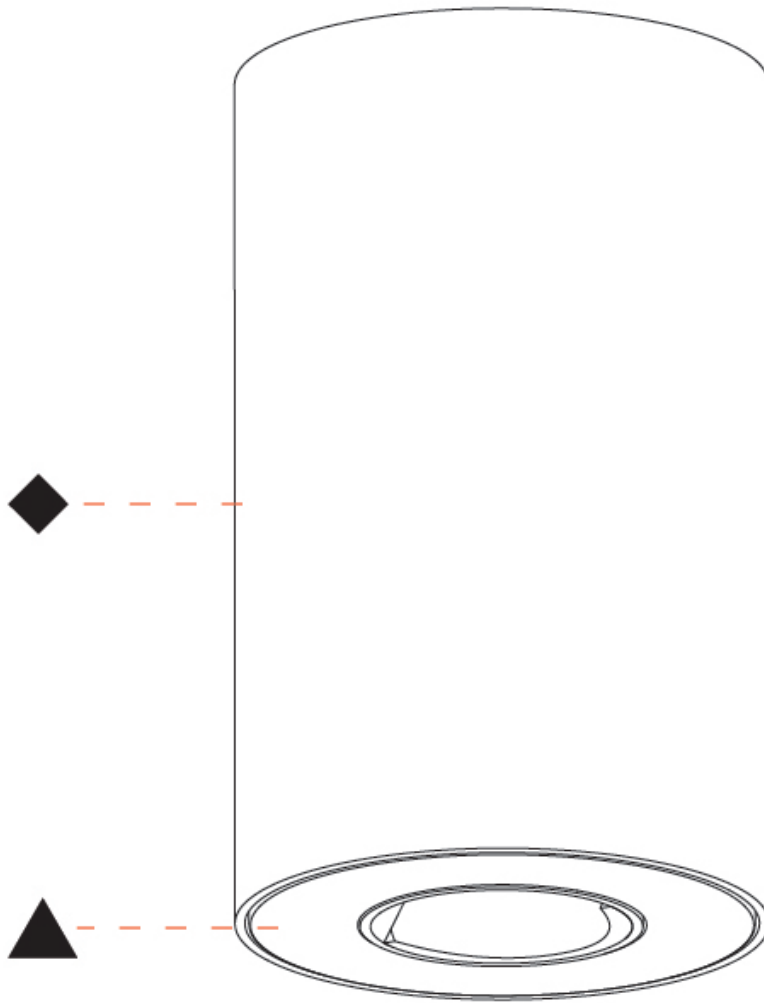

OIKO PRO WALLWASH SURFACE

A3D234-

PROJECT _____

TYPE _____

SPECIFIER _____

QUANTITY _____

DATE _____