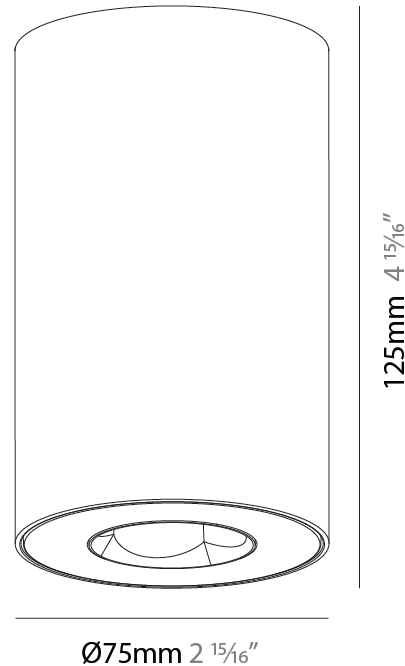

GENERAL

Series: Oiko Pro Round
Partner: Prolicht
Division: Architectural
Installation: Surface
Product Type: Ceiling Surface
Mounting Location: Ceiling
Light Distribution: Downlight

PHYSICAL

Aperture Sizes - Downlights: 1"
Shape: Cylinder
Diameter (mm): 75
Diameter (in): 2 ¹⁵/₁₆
Height (mm): 125
Height (in): 4 ¹⁵/₁₆
Weight (kg): 0.452
Fixture Finish: SSR / BKV / CWI / CRY / HAB / UFT / ITA / RUA / FTG / MYG / LOD / PUS / FRO / FUP / KIA / POP / BLS / SPG / MEY / GOH / CHC / COM / ABZ / JAG / OBR / MOS / ROR
Fixture Material: Metal

ELECTRICAL

Lamp Type: LED (Zhaga Standard)
Input Wattage (W): 13
Total Output Wattage (W): 11.8
Dimming: Non-Dimming / Phase Dimming (120vac Only)
Driver Included: Yes
Driver Location: Integrated
Driver Type: Constant Current - Universal
Driver Class: Class 2
Input Voltage (V): 120 - 277
Upon Request: Remote: 0-10Vdc dimming / Phase dimming 120Vac / Non-dimming 120/277Vac (No Cover Plate)

LED

Color Temperature (°K): 2700 / 3000 / 3500 / 4000
Max. Delivered Lumen (lm): 1377 / 1372 / 1438 / 1451
Nominal Lumen (lm): 1473 / 1468 / 1538 / 1552
CRI: >90 CRI
Lamp Life (hrs): 50000

OPTICAL

Reflector: 60
Adjustability: Fixed

RATINGS AND CERTIFICATIONS

Certified By: Certified for North American Standards
IP rating: IP20