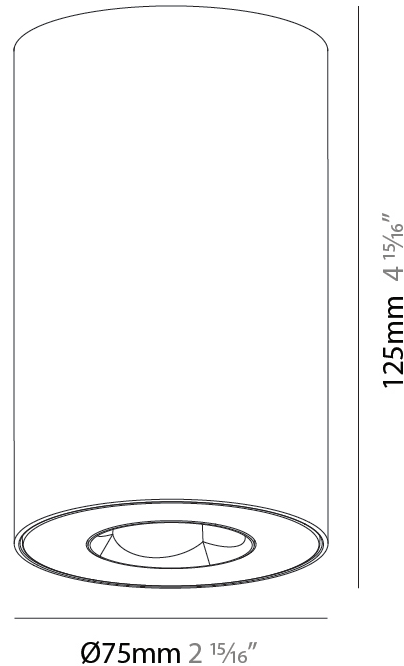

GENERAL

Series: Oiko Pro Round
Partner: Prolicht
Division: Architectural
Installation: Surface
Product Type: Ceiling Surface
Mounting Location: Ceiling
Light Distribution: Downlight

PHYSICAL

Aperture Sizes - Downlights: 1"
Shape: Cylinder
Diameter (mm): 75
Diameter (in): 2 15/16
Height (mm): 125
Height (in): 4 15/16
Weight (kg): 0.452
Fixture Finish: SSR / BKV / CWI / CRY / HAB / UFT / ITA / RUA / FTG / MYG / LOD / PUS / FRO / FUP / KIA / POP / BLS / SPG / MEY / GOH / CHC / COM / ABZ / JAG / OBR / MOS / ROR
Fixture Material: Metal

ELECTRICAL

Lamp Type: LED (Zhaga Standard)
Input Wattage (W): 13
Total Output Wattage (W): 11.8
Dimming: Tri-Mode (Non-Dimming and Phase Dimming (120Vac only) and 0-10V Dimming)
Driver Included: Yes
Driver Location: Integrated
Driver Type: Constant Current - Universal
Driver Class: Class 2
Input Voltage (V): 120 - 277
Constant Current (MA): 350
Upon Request: Remote: 0-10Vdc dimming / Phase dimming 120Vac / Non-dimming 120/277Vac (No Cover Plate)

LED

Color Temperature (°K): 2700 / 3000 / 3500 / 4000
Max. Delivered Lumen (lm): 1218 / 1214 / 1272 / 1283
Nominal Lumen (lm): 1473 / 1468 / 1538 / 1552
CRI: >90 CRI
Lamp Life (hrs): 50000

OPTICAL

Reflector°: 34
Adjustability: Fixed

RATINGS AND CERTIFICATIONS

Certified By: Certified for North American Standards
IP rating: IP20