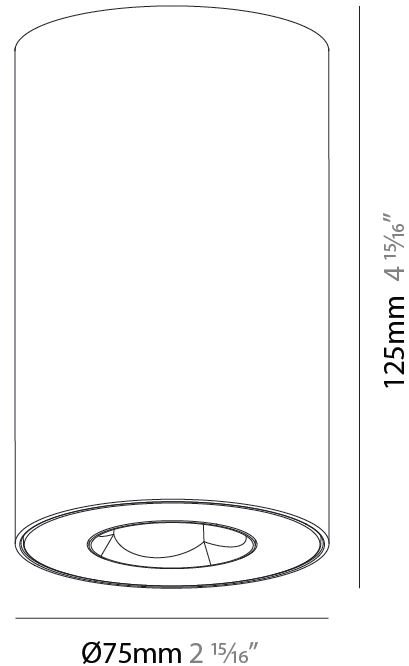

GENERAL

Series: Oiko Pro Round
Partner: Prolicht
Division: Architectural
Installation: Surface
Product Type: Ceiling Surface
Mounting Location: Ceiling
Light Distribution: Downlight

PHYSICAL

Aperture Sizes - Downlights: 1"
Shape: Cylinder
Diameter (mm): 75
Diameter (in): 2 ¹⁵/₁₆
Height (mm): 125
Height (in): 4 ¹⁵/₁₆
Weight (kg): 0.452
Fixture Finish: SSR / BKV / CWI / CRY / HAB / UFT / ITA / RUA / FTG / MYG / LOD / PUS / FRO / FUP / KIA / POP / BLS / SPG / MEY / GOH / CHC / COM / ABZ / JAG / OBR / MOS / ROR
Fixture Material: Metal

ELECTRICAL

Lamp Type: LED (Zhaga Standard)
Input Wattage (W): 13
Total Output Wattage (W): 11.8
Dimming: Non-Dimming / Phase Dimming (120vac Only)
Driver Included: Yes
Driver Location: Integrated
Driver Type: Constant Current - Universal
Driver Class: Class 2
Input Voltage (V): 120 - 277
Upon Request: Remote: 0-10Vdc dimming / Phase dimming 120Vac / Non-dimming 120/277Vac (No Cover Plate)

LED

Color Temperature (°K): 2700 / 3000 / 3500 / 4000
Max. Delivered Lumen (lm): 1293 / 1289 / 1350 / 1362
Nominal Lumen (lm): 1473 / 1468 / 1538 / 1552
CRI: >90 CRI
Lamp Life (hrs): 50000

OPTICAL

Reflector: 50
Adjustability: Fixed

RATINGS AND CERTIFICATIONS

Certified By: Certified for North American Standards
IP rating: IP20